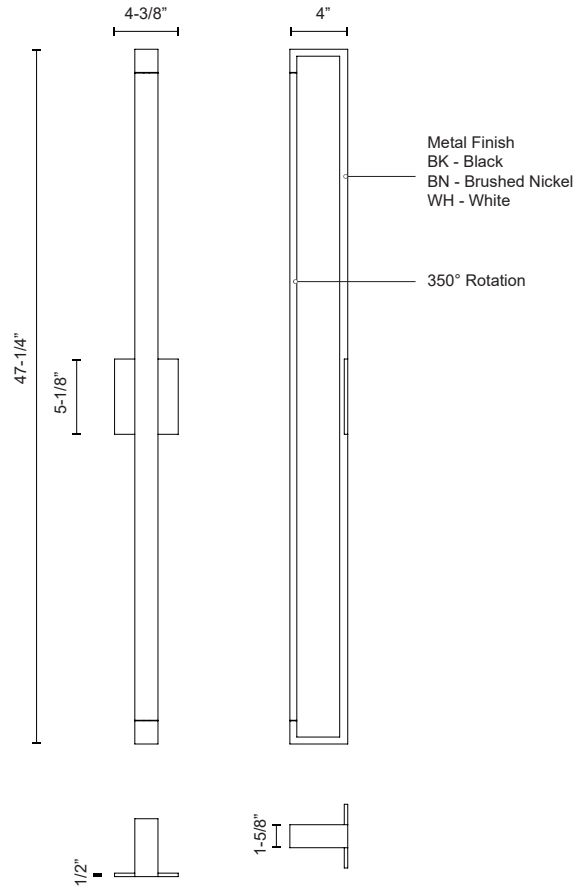

SWIVEL WS24348

WALL

PROJECT

SPECIFICATION DETAILS

Fixture Dimensions	W4-3/8" x H47-1/4" x E4"
Light Source	AC LED Module
Wattage	52W
Total Lumens	3655lm
Delivered Lumens	BK-2741lm; WH-3462lm*;
Voltage	120V
Color Temperature	3000K
CRI (Ra)	90CRI
Optional Color Temps	2700K - 5000K Available, Minimum Order Quantities Apply
LED Rated Life	50,000 hours
Dimming	100% - 10%, ELV Dimmer (Not Included)
Diffuser Details	Frosted acrylic diffuser
Location	Dry
Illumination Direction	Fontlight Illumination
Mounting Style	All Orientation; Wall;
Canopy Dimensions	W4-3/8" x H5-1/8" x E1/2"
Paint Finish	BK02; BN02; WH02;

* For custom options, consult factory for details.

* For warranty information, please visit www.kuzcolighting.com/warranty

DESCRIPTION

Rectangular machined aluminum heat-sink. Lightly textured powder-coat finish. Inset opal polymeric diffuser. Adjustable directional light with rotational arm. Custom options available.